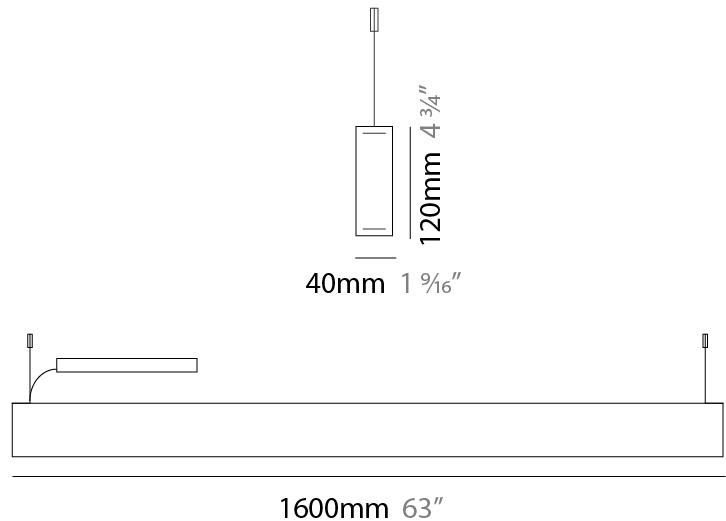

PROJECT	_____
TYPE	_____
SPECIFIER	_____
QUANTITY	_____
DATE	_____

LED120 SUSPENSION

D71026- -

base number   Color   Finish
Temperature   Options

1. To build a product code in our configurator select the specify button on the base model # product page
2. To build a manual product code on this datasheet choose from the options listed below in blue font and add the suffix to the base model #

GENERAL

Series: Woodlin
Subseries: LED120
Brand: Tunto
Division: Design
Mounting Type: Suspension
Mounting Location: Ceiling
Subcategory: Profile

PHYSICAL

Shape: Rectangle
Length (mm): 1600
Length (in): 63
Width (mm): 40
Width (in): 1 9/16
Height (mm): 120
Height (in): 4 3/4
Max. Overall Height (mm): 2120
Max. Overall Height (in): 83 7/16
Light Distribution: Direct / Indirect
Diffuser: Opal
Fixture Finish: [WAL](#) / [ASH](#) / [OAK](#) / [BLK](#) / [WHI](#)
Fixture Material: Wood
Cable Details: 2000mm / 78 3/4"

ELECTRICAL

Lamp Type: LED
Input Wattage (W): 74
Total Output Wattage (W): 63
Dimming: Tri-Mode (Non-Dimming and Phase Dimming (120Vac only) and 0-10V Dimming)
Driver Included: Yes
Driver Location: Integrated
Driver Type: Constant Current - Universal
Driver Class: Class 2
Input Voltage (V): 120 - 277
Constant Current (MA): 700

LED

Color Temperature (°K): [2700](#) / [3000](#) / [4000](#)
Max. Delivered Lumen (lm): 3600
CRI: >93 CRI
Lamp Life (hrs): 50000

OPTICAL

RATINGS AND CERTIFICATIONS

Certified By: Certified for North American Standards
IP rating: IP20