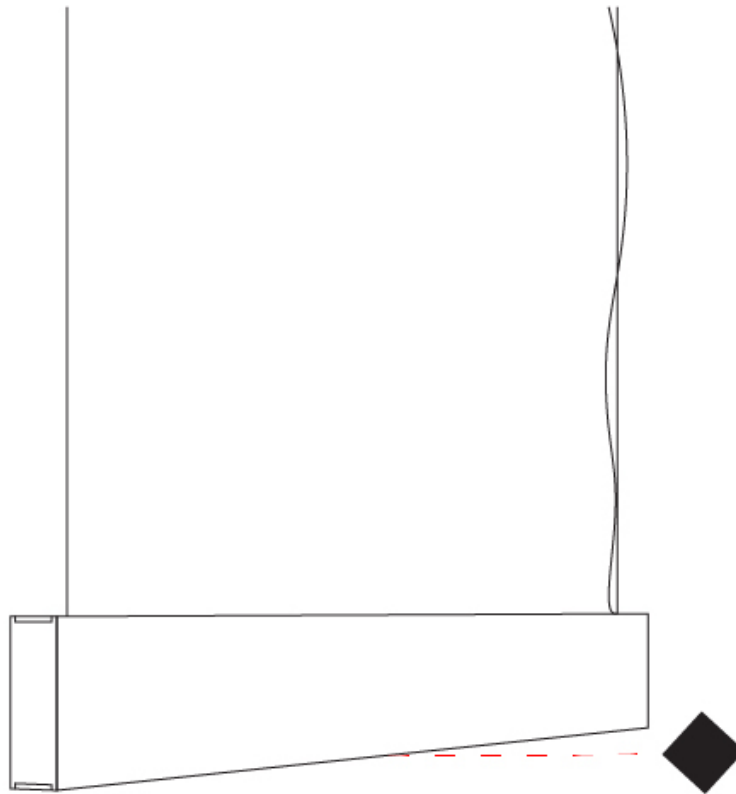

LED120 SUSPENSION

D71023-

PROJECT _____

TYPE _____

SPECIFIER _____

QUANTITY _____

DATE _____

D